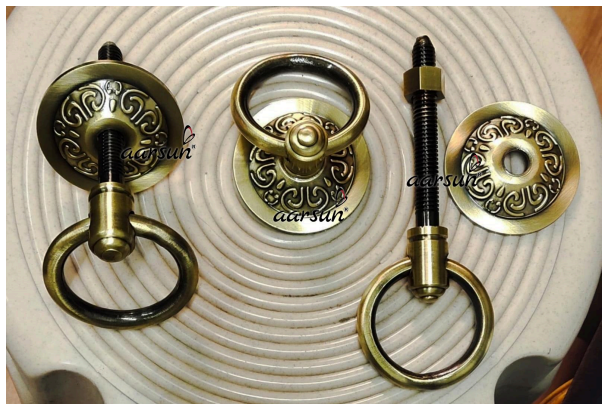

BRASS CHAIN DESIGN

Whatsapp: [+918192999135](https://wa.me/+918192999135) Tel: [+918192999135](https://wa.me/+918192999135)

URL: <https://aarsunwoods.com/product-category/brass-chain/>

Website : <https://aarsunwoods.com/>