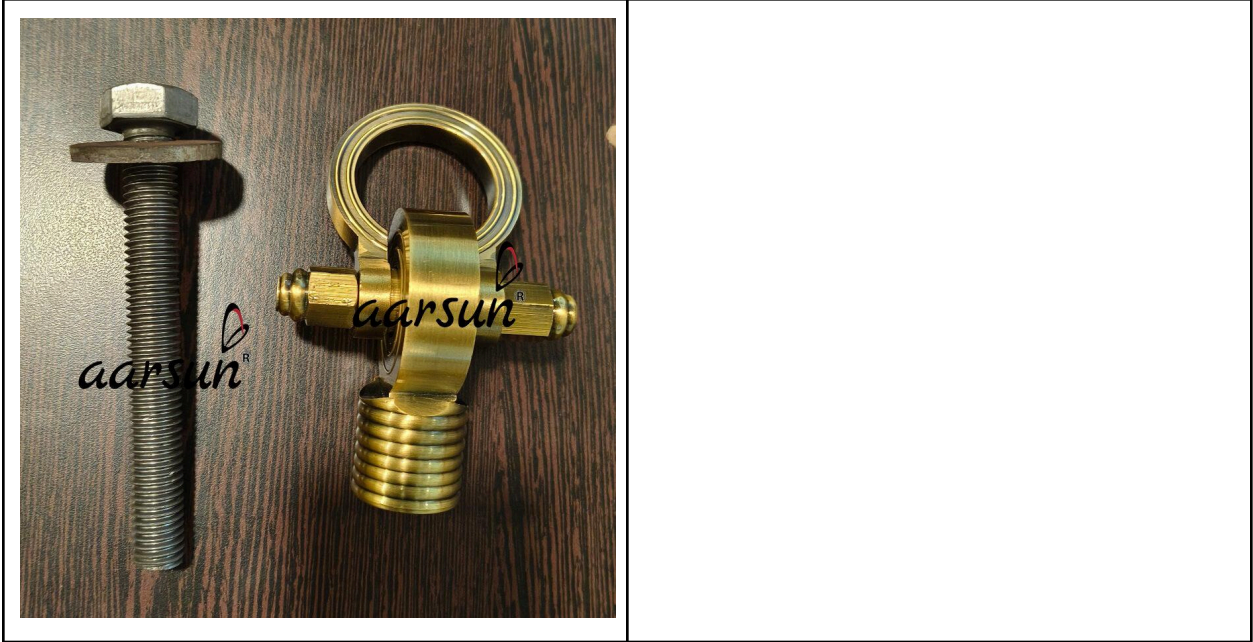

BRASS CHAIN DESIGN

Whatsapp: [+918192999135](https://wa.me/+918192999135) Tel: [+918192999135](https://wa.me/+918192999135)

URL: <https://aarsunwoods.com/product-category/brass-chain/>

Website : <https://aarsunwoods.com/>